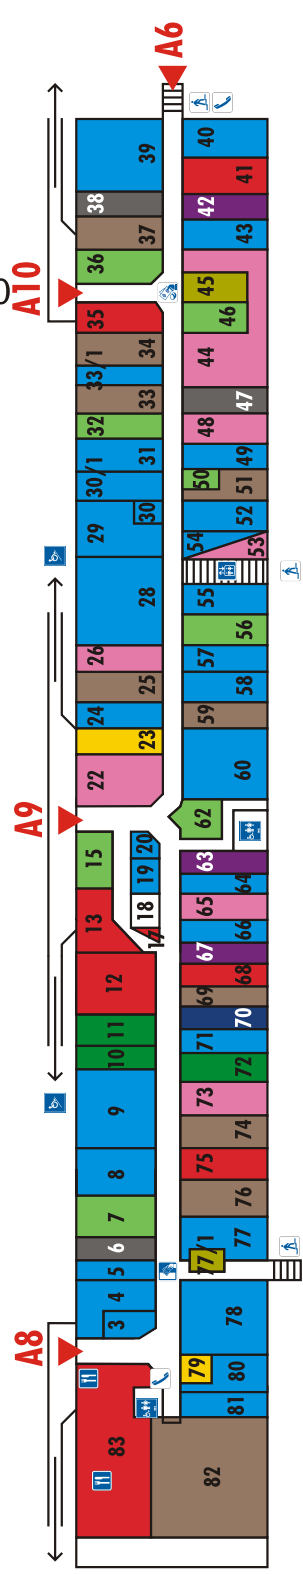

HALL A BASEMENT FLOOR

A/BF