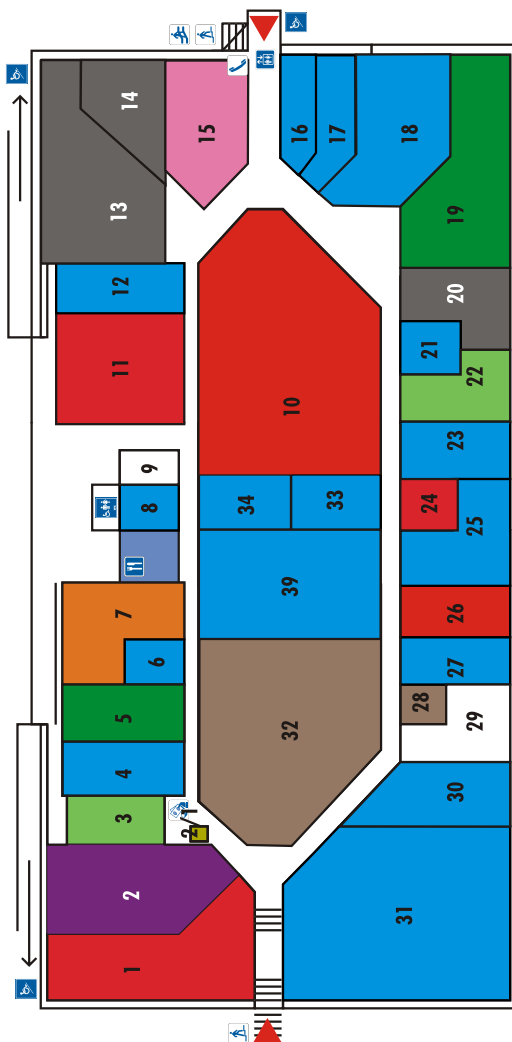

ACTIVITY	OBJECT	SHOP	PHONE - 01
SPIREX	E		
STOLČEK	EM/LF	19	585 17 08
TOM	10		585 15 29
TOCOM	A/GF	102	585 14 67
CARPETS AND RUGS			
ASTRACHEMO	10		547 60 50
EKOSTIL	E		585 15 36
SALON CREATINA	2		585 27 42
BATHROOM			
TERMOTEHNA	A/GF	91	585 17 82
HOUSEHOLD EQUIPMENT			
TIMAŠ	A/BF	72	585 14 45

EVERYTHING FOR YOUR CAR			
CARWASH			
AVTOPRALNICA	AVTOCENTER		585 14 01
CAR SHOWROOM			
AVTOMERKUR VOZILA	3		541 20 00
GAMA CENTER-MAZDA	AVTOCENTER		523 11 26
CAR EQUIPMENT			
GAMA CENTER	A/GF	56	523 27 01
GAMA CENTER	10		585 28 42
POTOKAR	A/BF	47	585 15 49
RDO	A/BF	38	585 16 18
SAMING	A/BF	6	585 17 47
SOUND BY	AVTOCENTER		587 35 46
CAR SERVICE CENTRE			
GAMA CENTER	AVTOCENTER		585 27 90

ELECTRONICS AND ELECTRICAL GOODS			
ELECTRONICS			
BIG BANG	5,6		587 35 19
BOF	18		548 44 60
CONRAD	EM/LF	13	585 25 51
DELKO	EM/LF	14	585 14 33
COMPUTERS			
BIG BANG	11		587 35 68
BOF	18		548 44 60
COMSHOP	9		547 34 70
HI-FI AND MUSIC			
BIG BANG	5,6		587 35 19
BOF	18		548 44 60
MÜELLER DROGERIJA	5		520 15 20
MERKUR	A/GF	10	520 08 22
TELEPHONE AND SATELLITE EQUIPMENT			
AROBA	E		548 48 46
AROBA	A/GF	54	585 27 10
BIG BANG	11		587 35 68
BOF	18		548 44 60
MOBYSTYLE	A/BF	70	585 14 44
OTHER ELECTRICS, APPLIANCES, ETC.			
ADUT	3		545 10 70
ARI CENTER	4		585 16 28
BIG BANG	5, 6		587 35 19
BOF	18		548 44 60
JADRAN KOVIDOM	A/GF	74	585 26 50
MERKUR	A/GF	10	520 08 06
MLADI TEHNIK	EM/LF	20	541 00 50
SPONA	11		541 02 67
SERVIS VICOMA	3/GF		520 04 90
PAINTS			
ASTRACHEMO	10		547 60 50
LIGHTS AND LIGHTING			
REFLEKT SVETILA	A/GF	6	585 17 79
STUDIO AURORA	E		541 18 82

EM/LF

EMPORIUM LOWER FLOOR

Entrance

Taxi

Lift

Cashpoint
ATM

Children
Play area

Telephone

Steps

Information

Toilets
Disabled
toilets

Exchange
office

Disabled
access routes

Pharmacy

Bars and
Restaurants

BTC City
Radio station

Escalator

ACTIVITY	OBJECT	SHOP	PHONE - 01