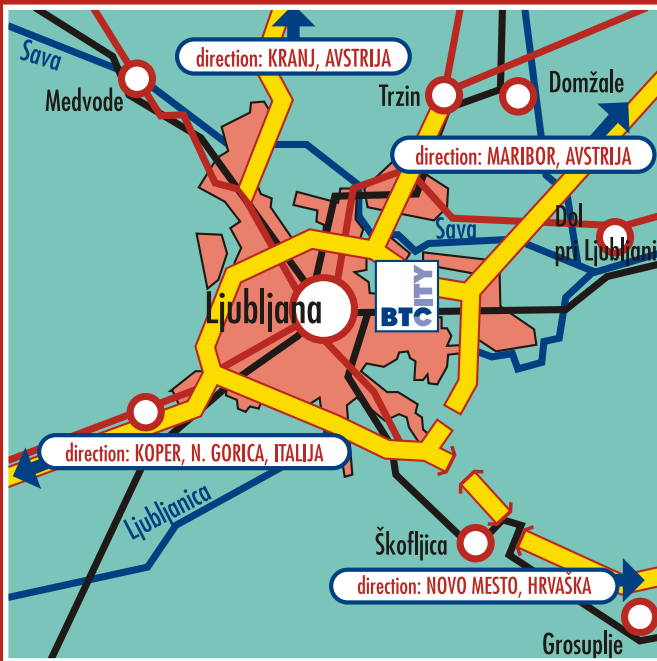

You really can't miss BTC City!

BTC City is located on the east side of the Slovenian capital, Ljubljana, just 3 kilometers from the old centre of Ljubljana (bus number 17 will take you directly there) and 400 meters from the city ring road.

BAKERIES/PATISSERIES

HRAM	MARKET PLACE		585 28 18
OREHEK	MARKET PLACE		585 28 10
PEČJAK	MARKET PLACE		585 27 54
ŽITO	MARKET PLACE		585 28 15

SWEETS

CUKRČEK	A/GF	71	
DROP SHOP	A/GF	77	

SPECIALISED FOOD OUTLETS

Escalator

ACTIVITY	OBJECT	SHOP	PHONE - 01
----------	--------	------	------------

From the centre of Ljubljana to BTC CITY, you can take a bus No. 17

OPENING HOURS

SHOPS

MON.-SAT.: 9.00 to 20.00

MARKET PLACE