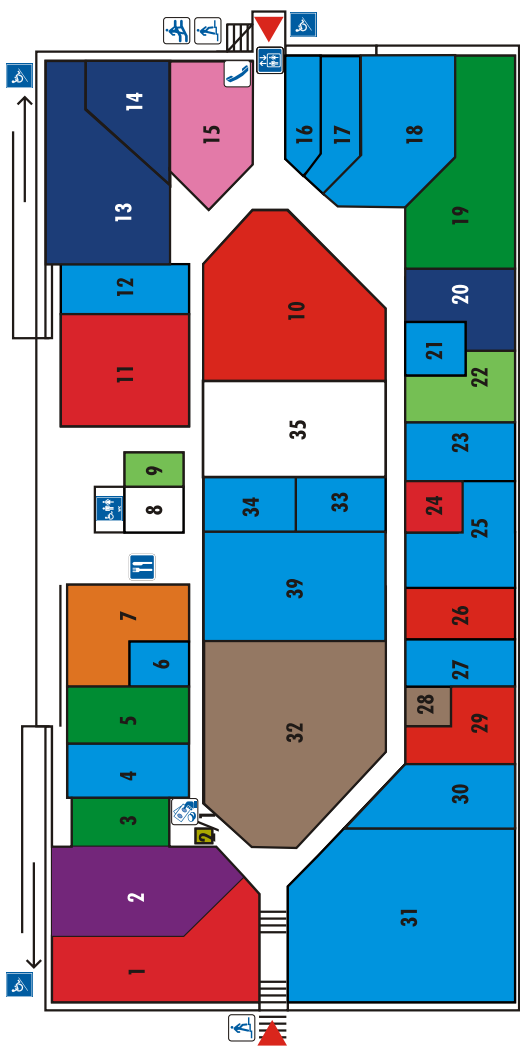

PAINTS AND VARNISH

ASTRACHEMO 10 547 60 50

LIGHTING

IMEX SVETILA A/GF 5 585 17 79

STUDIO AURORA 9 541 18 82

Activity	Object	Shop	Phone - 01
----------	--------	------	------------

EM/LF

www.btc-city.com