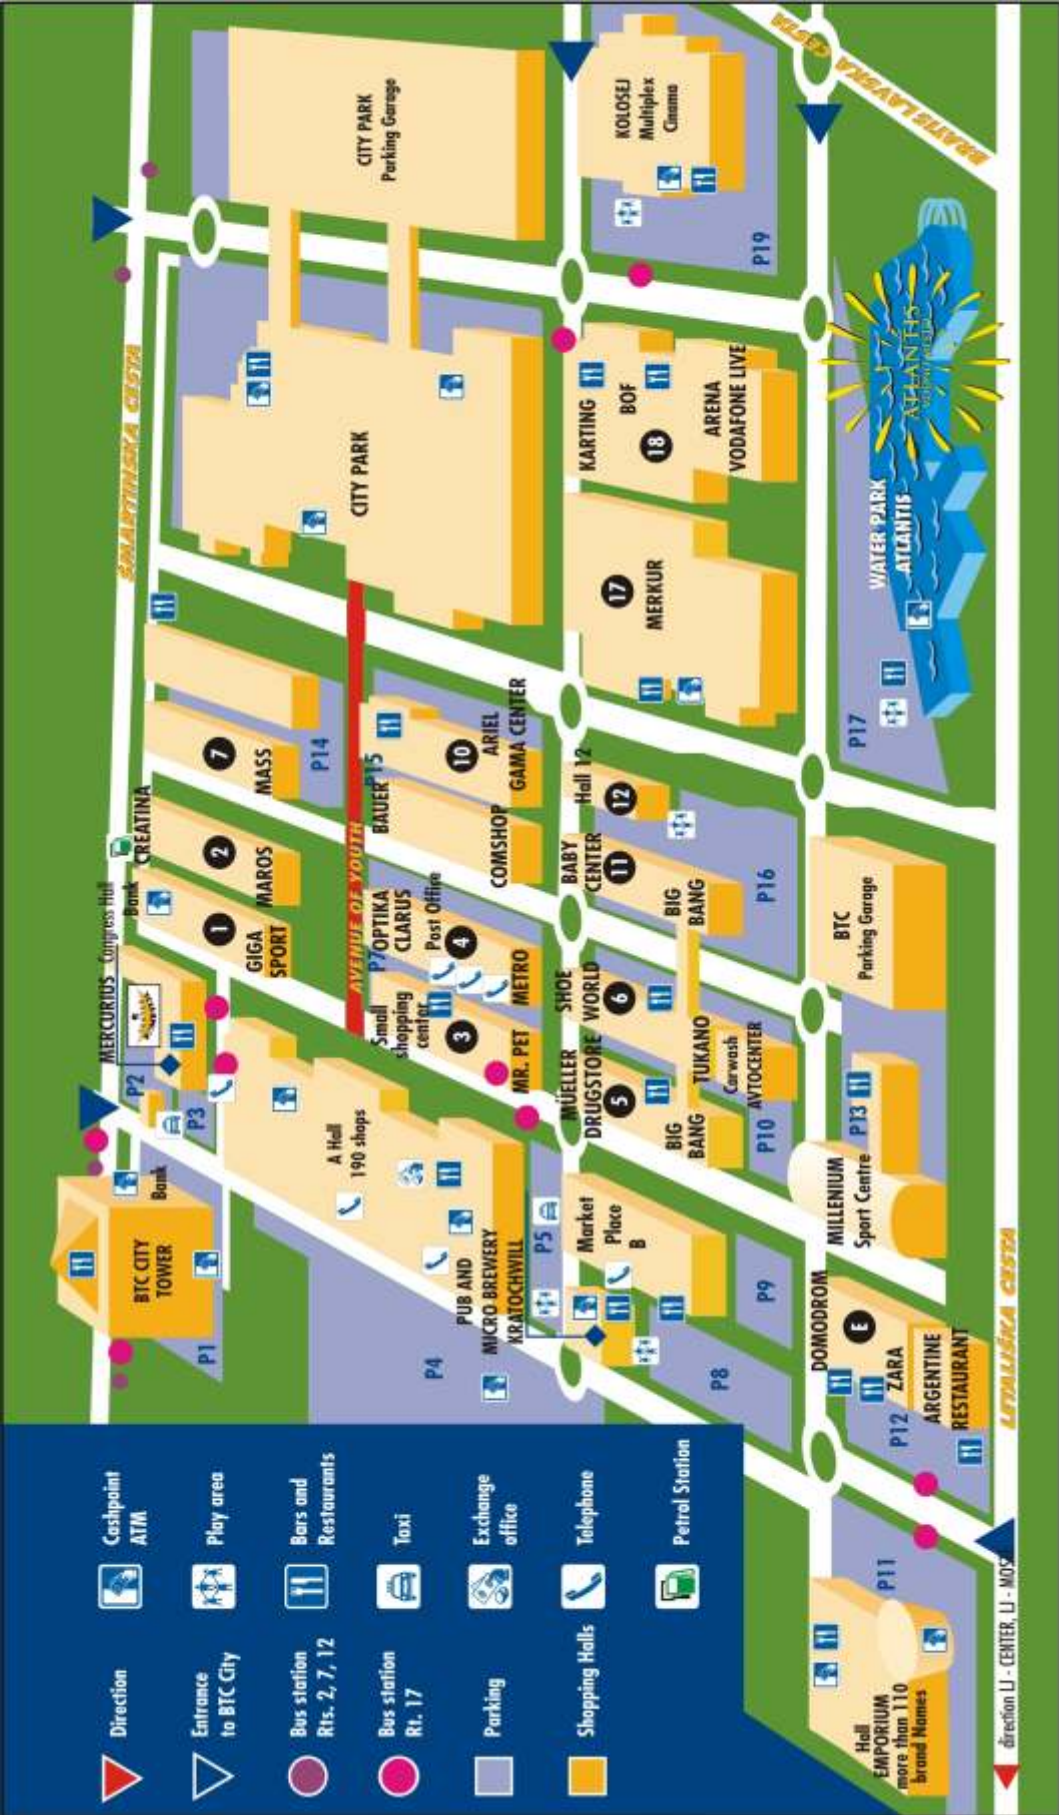

Direction

Entrance to BTC City

Bos station Rts. 2, 7, 12

Bos station Rt. 17

Parking

Shopping Halls

Costpoint ATM

Play area

Bars and Restaurants

Taxi

Exchange office

Telephone

Petrol Station