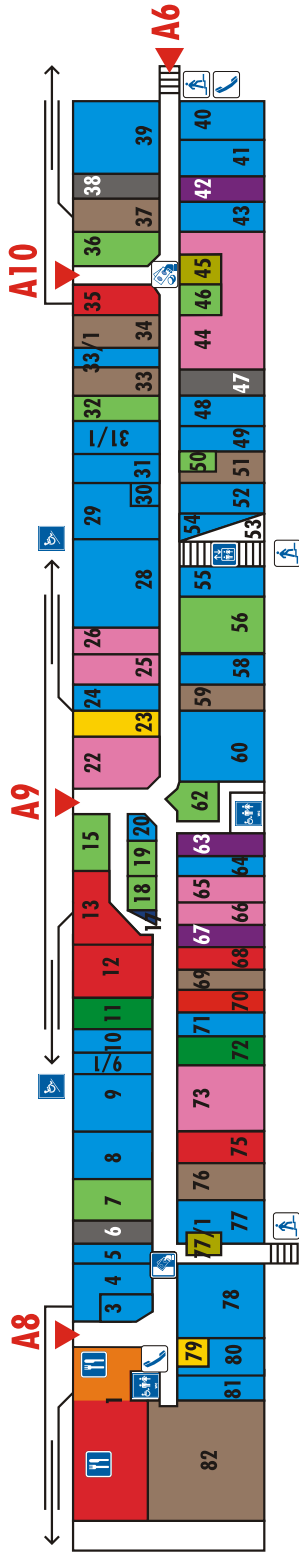

HALL A BASEMENT FLOOR A/BF